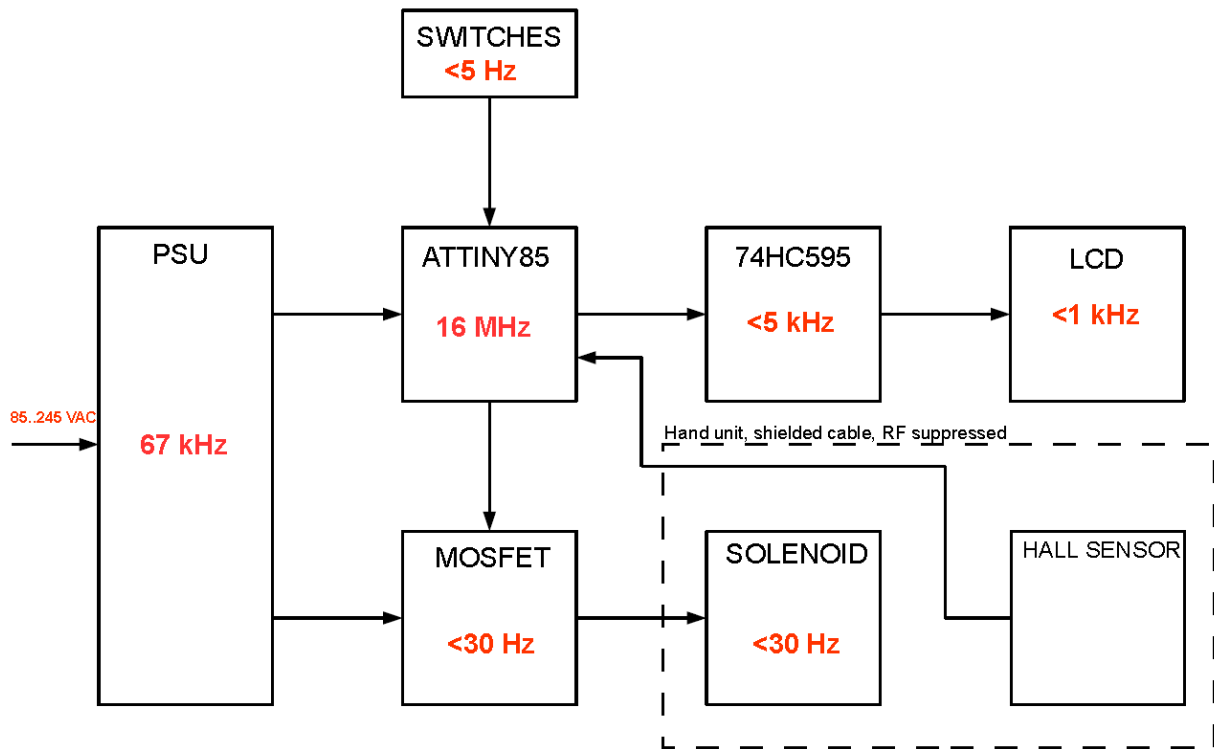

## 1.1 List of Pictures

Picture 1: Block diagram.....2

EMV **TESTHAUS** GmbH  
Gustav-Hertz-Straße 35  
94315 Straubing  
Germany

Gromako Data & Services Ltd.  
DERMINATOR  
1EU2MM

# DERMINATOR BLOCK DIAGRAM

Picture 1: Block diagram